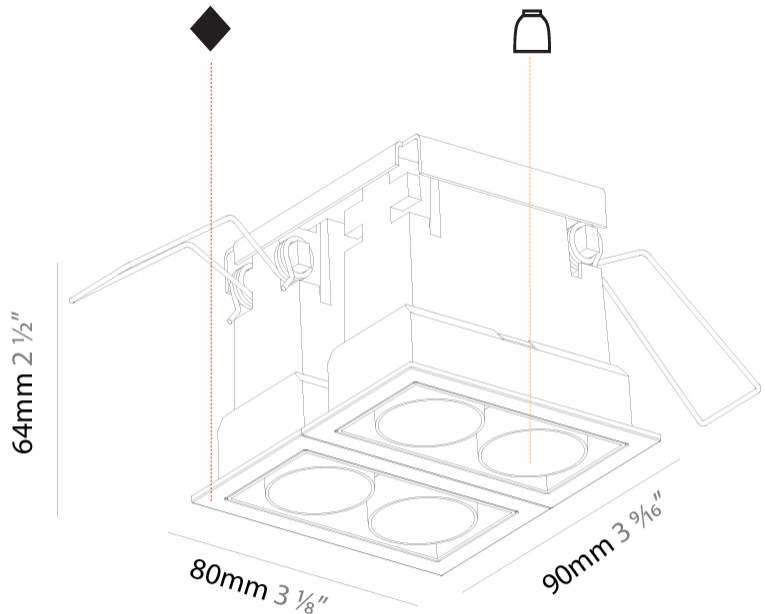

PHYSICAL

Shape: Square
Length (mm): 90
Length (in): 3 ⁹/₁₆
Width (mm): 80
Width (in): 3 ¹/₈
Height (mm): 64
Height (in): 2 ¹/₂
Ceiling Thickness (mm): 10 / 12.5 / 15 / 25 / 30
Ceiling Thickness (in): 3/8 or 1/2 or 9/16 or 1 or 1 3/16
Min. Recessing Depth (mm): 100
Min. Recessing Depth (in): 3 ¹⁵/₁₆
Light Distribution: Downlight
Weight (kg): 0.323
Weight (lbs): 0.71
Fixture Finish: SSR / BKV / CWI / CRY / HAB / UFT / ITA / RUA / FTG / MYG / LOD / PUS / FRO / FUP / KIA / POP / BLS / SPG / MEY / GOH / GUM / CHC / COM / ABZ / JAG / OBR / MOS / ROR
Holder Finish: WHI / BLK
Fixture Material: Aluminum Die Cast
Cut-out Measurements: 73mm / 2 7/8" x 83mm / 3 1/4"

ELECTRICAL

Lamp Type: LED (Zhaga Standard)
Input Wattage (W): 14.3
Total Output Wattage (W): 13
Dimming: Tri-Mode (Non-Dimming and Phase Dimming (120Vac only) and 0-10V Dimming)
Driver Included: No
Driver Location: Recessed Housing
Driver Type: Constant Current - Universal
Driver Class: Class 2
Housing: See components
Input Voltage (V): 120 - 277
Constant Current (MA): 1050

LED

Number of LEDs: 4
Color Temperature (°K): 2700 / 3000 / 3500 / 4000
Max. Delivered Lumen (lm): 781 / 852 / 869 / 887
Nominal Lumen (lm): 880 / 930 / 941 / 960
CRI: >90 CRI
Lamp Life (hrs): 50000

OPTICAL

Reflector: 8 / 18 / 34

RATINGS AND CERTIFICATIONS

Certified By: CSA Certified to UL and CSA Standards
IP rating: IP20